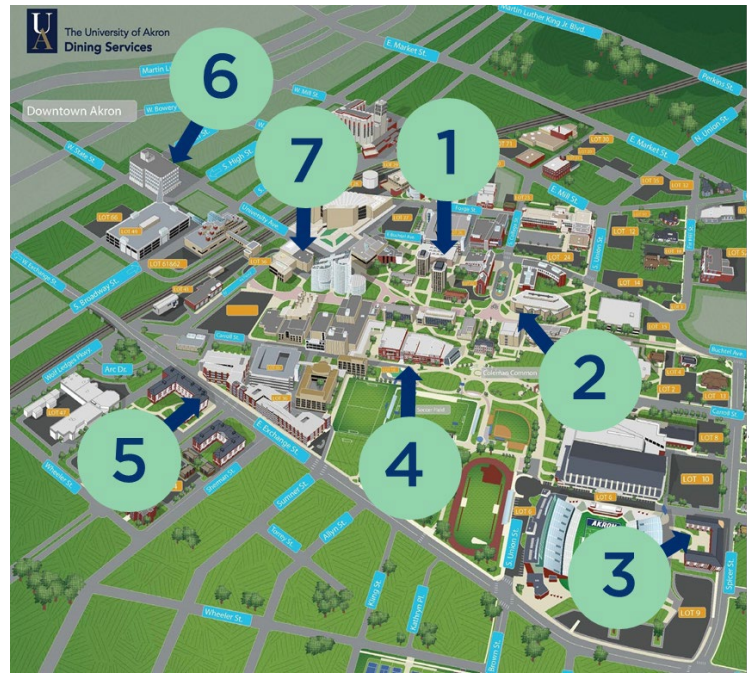

Where can I use my Meal Swipes on campus?

ROB'S CAFÉ MEAL PERIODS BREAKFAST - 7 A.M. TO 10:45 A.M. BRUNCH - 9 A.M. TO 1 P.M. LUNCH - 11 A.M. TO 3:45 P.M. DINNER - 4 P.M. TO 8 P.M. LATE NIGHT - 9 P.M. TO 11 P.M.	RETAIL MEAL PERIODS BREAKFAST - 8 A.M. TO 11 A.M. LUNCH - 11 A.M. TO 4 P.M. DINNER - 4 P.M. TO 9 P.M. LATE NIGHT - 9 P.M. TO 11 P.M.
--	---